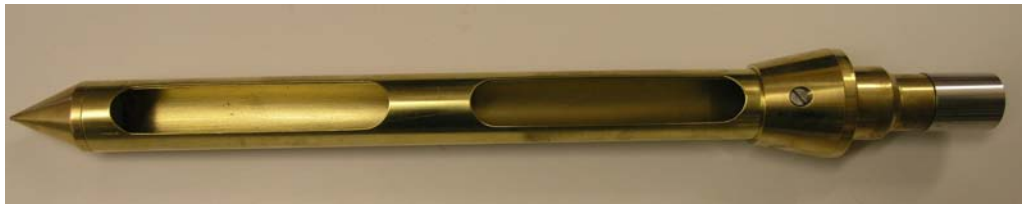

F A R M - T E C

Cargo Sampling Spear

- Heavy duty cargo head, concentric opening.
- Ideal for sampling a range of products from industrial plastics to consumable food stuffs.
- Removable sections and T handle enabling ease of operation and transportation.
- User can determine length and sample depth by addition of 1M extension pieces.

Farm-Tec
Unit 1
Carr End Farm
Glaisdale
WHITBY
North Yorkshire
YO21 2QH

Tel: 01947 897995
Fax: 01947 821372

Email:
infofarmtec@aol.com

Website:
www.farm-tec.co.uk

Cargo Sampler Head: Concentric Type

Extension Rod – 1M